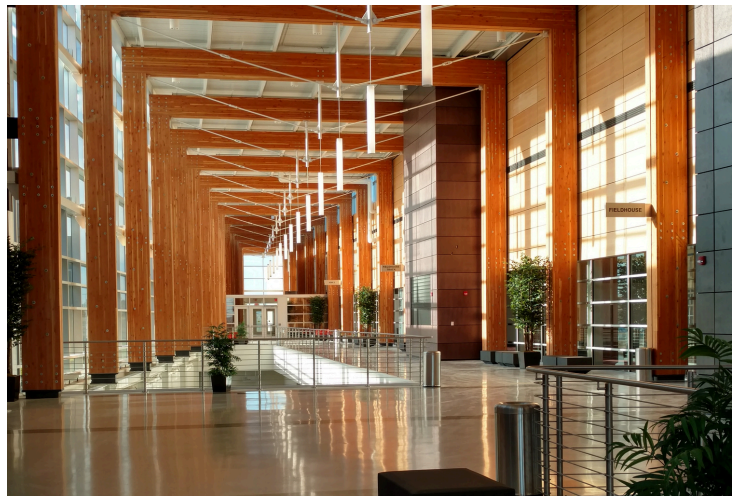

For your explorer-types, guests can extend their stay and can put some miles on their hiking boots in the pristine Theodore Roosevelt National Park, make a splash in a kayak in the Little Missouri River or muddy their bike tires on the Maah Daah Hey Trail.

Rough Rider Center

This premier center, with more than 76,000 square feet, can accommodate corporate meetings and events of all sizes. From large-scale conferences, weddings, tournaments and meets, to private holiday gatherings, the conference planning team will assist you in assuring a productive, efficient and memorable meeting or event experience.

- Banquet facilities for up to 400 people
- Conference and meeting space for up to 1,000 people
- Space may be configured in up to five various rooms

McKenzie County Ag Expo

12880 25th St. NW | 701-842-3976
3 Exhibit Halls
Seating: 296-452

Civic Center Hall

213 2nd St. NE | 701-444-2533
Seating: 300
Kitchen available to rent

Comfort Inn & Suites

600 3rd Ave. SW | 701-842-6565
Seating: 15

Eagles Club

Highway 85 S | 701-842-3340
Seating: 200
Located within the Eagles Club
Must be over 21

Fox Hills Golf & Country Club

3104 State Hwy. 23 Alt | 701-842-2074
Seating: 25 & 95
Small and large meetings, banquet and catering
www.foxhillsgc.com

Little Missouri Inn & Suites

109 9th Ave. SE | 701-842-6262
Seating: 140
www.watfordcitylmis.com

Long X Visitor Center

100 2nd Ave. SW | 701-444-2990
Seating: 20

McKenzie County Public Library

112 2nd Ave. NE | 701-444-3785
Seating: 10

McKenzie County Sportsman Club

2306 121 X-Avenue | 701-978-8129
Seating: 40

Outlaws Bar & Grill

120 Main St. S | 701-842-6859
Seating: 15, 40 & 325
Board room, meeting room, banquet facility and catering
Access to auditorium seating in the Six Shooters Show Hall. Offering twin theatres at a max capacity of 90 each.
www.outlawsbarngrill.com

Roosevelt Inn & Suites

600 2nd Ave. SW | 701-842-3686
Seating: 15, 25 & 50
Board room, small meeting room and small banquet
www.rooseveltinn.com

Teddy's Residential Suites

113 9th Ave. SE | 701-842-6480
Seating: 12, 24 & 120
www.watfordcitytrs.com

The Watford

810 3rd Ave. SW | 701-842-6800
Seating: 65
www.thewatford.com

The Watford

810 3rd Ave. SW | 701-842-6800
Seating: 65
www.thewatford.com

Tobacco Gardens Resort & Marina

4781 ND-1806 | 701-842-4199
Seating: 75
Provides outdoor catering up to 200
Located 26 miles north on the shores of Lake Sakakawea
www.tobaccogardens.com

Veterans Memorial Building

112 2nd Ave. NE | 701-444-2533
Seating: 1,400 standing & 665 seated
Ideal for large meetings & wedding dances. This facility is an indoor gym with a curtain that can divide the space